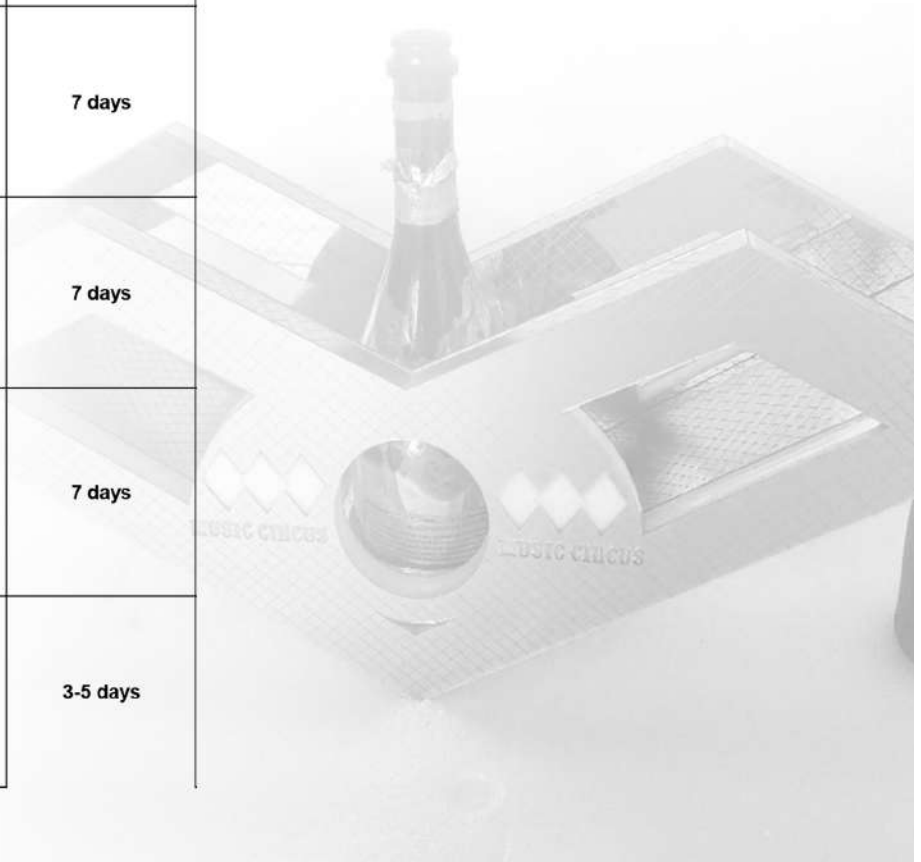

US dollar		GDBP9025	1) Material: Acrylic with dollar artwork finish 2) Capacity: 0.75L or 1L bottles 3) Power: Rechargeable battery with charger 4) Double-Sided	Yes	7 days
Black Card (American Express or Baller Express)		GDBP9026	1) Material: Acrylic with black card artwork finish 2) Capacity: 0.75L or 1L bottles 3) Power: Rechargeable battery with charger 4) Double-Sided	Yes	7 days
Euro dollar		GDBP9027	1) Material: Acrylic with Euro artwork finish 2) Capacity: 0.75L or 1L bottles 3) Power: Rechargeable battery with charger 4) Double-Sided	Yes	3-5 days
Hexagon message board		GDBP9028	1) Material: Acrylic with led light 2) Letters: 3 sets of 26pcs letters included 3) Power: Rechargeable battery with charger 4) Double-Sided	Yes	7 days
Led message board		GDBP9029	1) Material: Acrylic with black finish 2) Capacity: 0.75L or 1L bottles 3) Power: Rechargeable battery with charger 4) Double-Sided	Yes	7 days
Custom Message Board		GDBP9030	1) Material: Acrylic with led light 2) Letters: 3 sets of 26pcs letters included 3) Power: Rechargeable battery with charger 4) Double-Sided	Yes	7 days
Custom Message Board		GDBP9031	1) Material: Acrylic with led light 2) Letters: 3 sets of 26pcs letters included 3) Power: Rechargeable battery with charger 4) Double-Sided	Yes	3-5 days