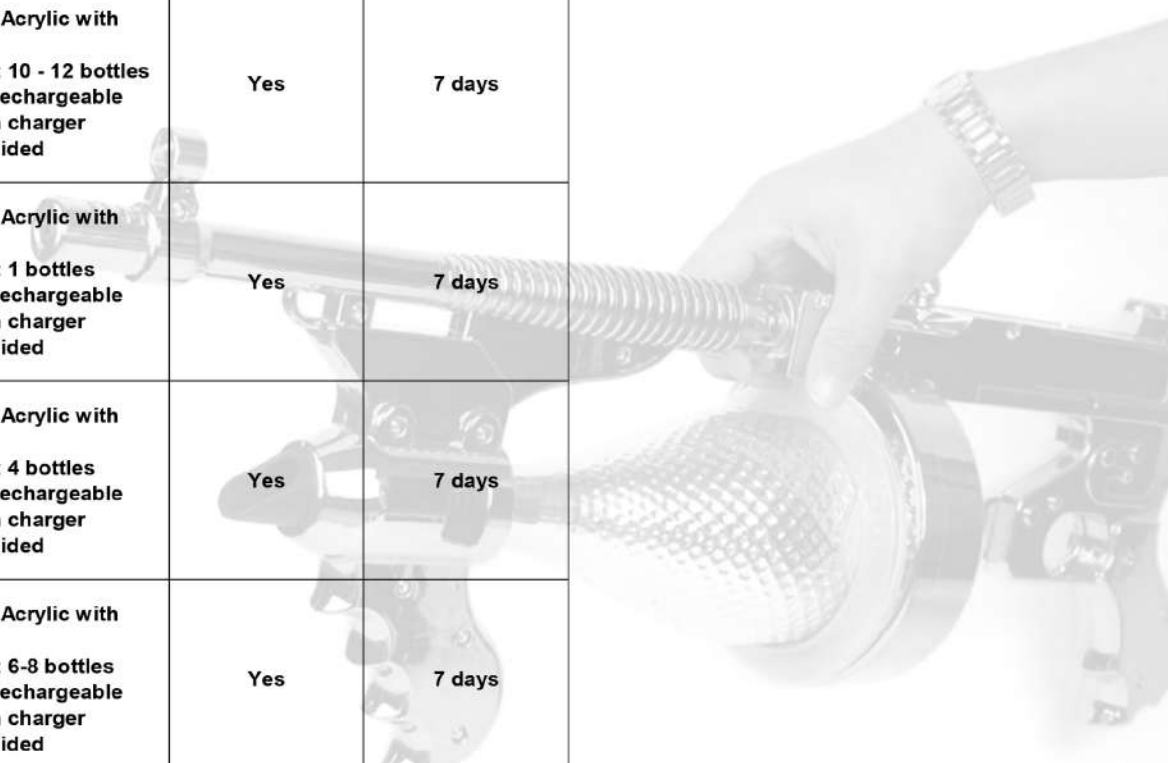

LED Ice Bucket		GDBP9089	1) Material: Acrylic with black finish 2) Capacity: 6 - 8 bottles 3) Power: Rechargeable battery with charger 4) Double-Sided	Yes	7 days
Customized ice bucket		GDBP9090	1) Material: Acrylic with LED 2) Capacity: 6 - 8 bottles 3) Power: Rechargeable battery with charger 4) Double-Sided	Yes	3-5 days
Ship ice bucket		GDBP9006	1) Material: Acrylic with LED 2) Capacity: 6 - 8 bottles 3) Power: Rechargeable battery with charger 4) Double-Sided	Yes	7 days
Big Ship ice bucket		GDBP9006(1)	1) Material: Acrylic with LED 2) Capacity: 10 - 12 bottles 3) Power: Rechargeable battery with charger 4) Double-Sided	Yes	7 days
Mini ice bucket		GDBP9091	1) Material: Acrylic with LED 2) Capacity: 1 bottles 3) Power: Rechargeable battery with charger 4) Double-Sided	Yes	7 days
4 pcs bottles ice bucket		GDBP9092	1) Material: Acrylic with LED 2) Capacity: 4 bottles 3) Power: Rechargeable battery with charger 4) Double-Sided	Yes	7 days
IAM ice bucket		GDBP9093	1) Material: Acrylic with LED 2) Capacity: 6-8 bottles 3) Power: Rechargeable battery with charger 4) Double-Sided	Yes	7 days